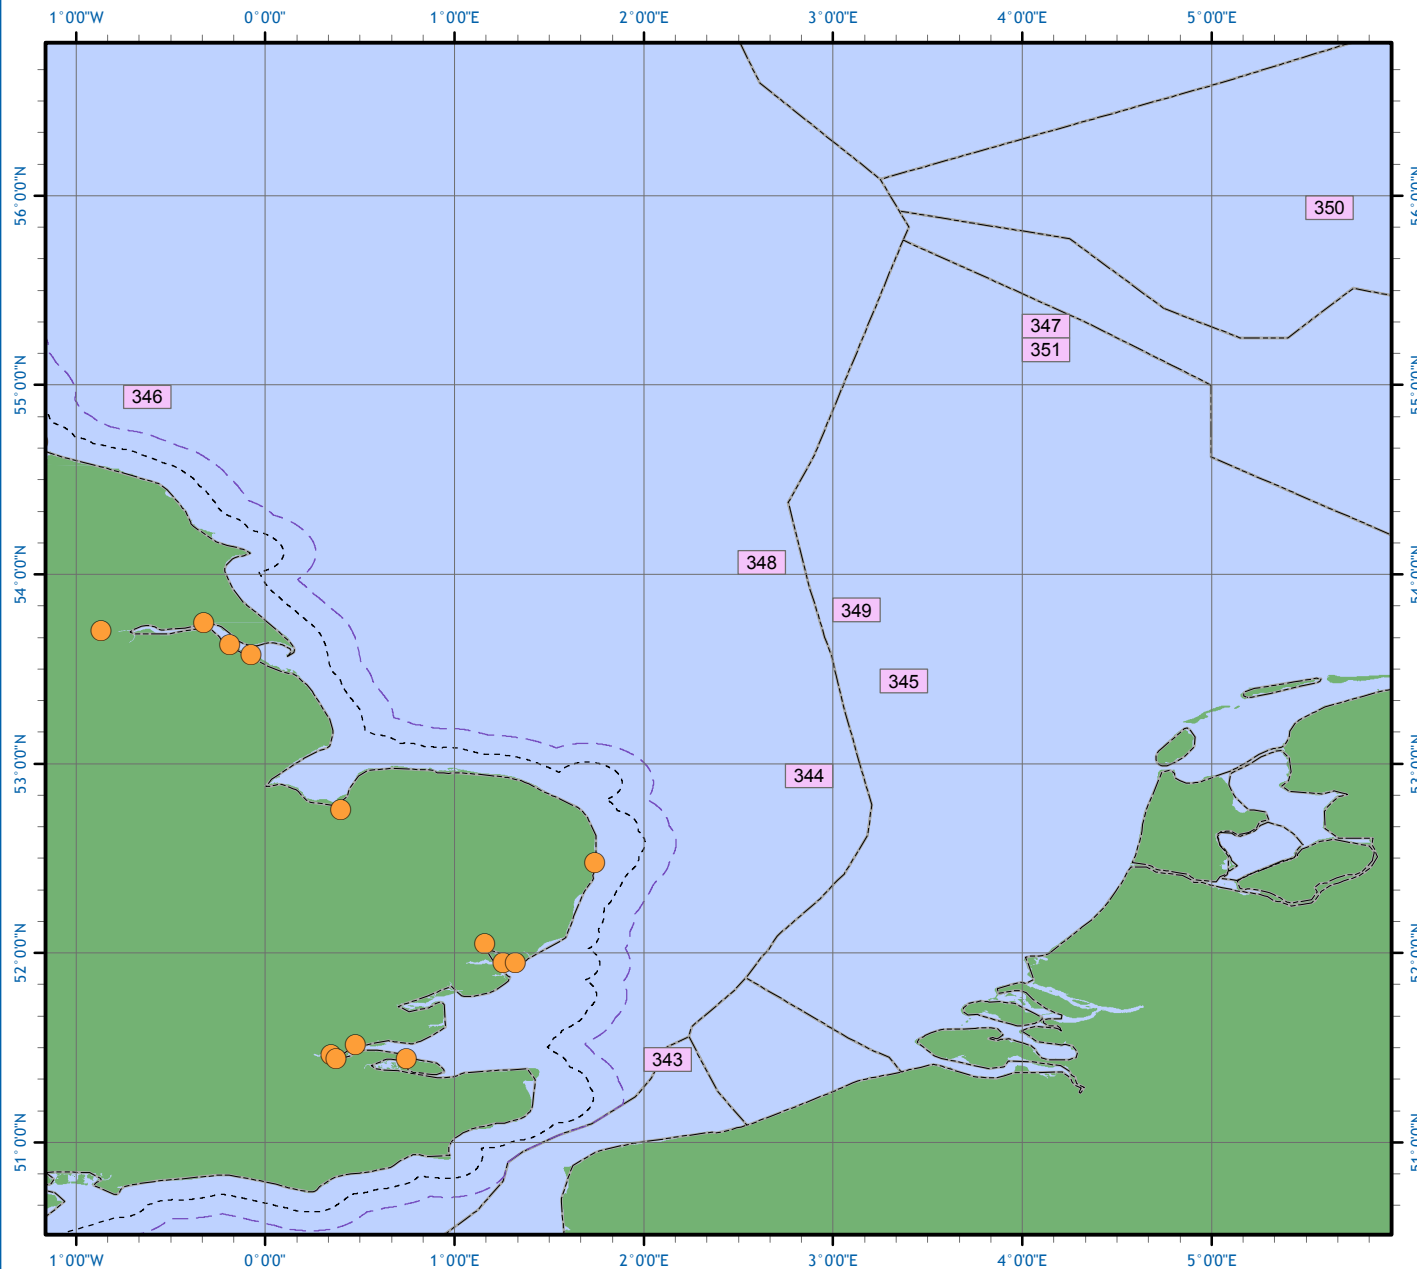

Real time closures: May 2013

25 April 2013. Map produced using the ETRS89 Coordinate Reference System.

- MMO RTCs
- 6 Nautical Mile Limit (UKHO)
- 12 Nautical Mile Limit (UKHO)
- UK Major Ports (UKMPG)
- World Exclusive Economic Zones (VLIZ)

Coordinates

This map is for illustrative purposes only. Coordinates for RTCs can be found at www.marinemangement.org.uk/fisheries/monitoring/closures_current.htm

For further advice please contact:
Marine Management Organisation
FMC Operations
Tel: 0191 376 2647
Fax: 0191 376 2501
Email: ops@marinemangement.org.uk

UKHO Law of the Sea data © Crown copyright and database right.
©Crown Copyright and database right 2013. All rights reserved.
Ordnance Survey Licence No. 100049981.VLIZ (2013). Maritime Boundaries Geodatabase, version 7. Available online at www.vliz.be/vmdcdata/marbound. NOT TO BE USED FOR NAVIGATION. MMO ref 10116.