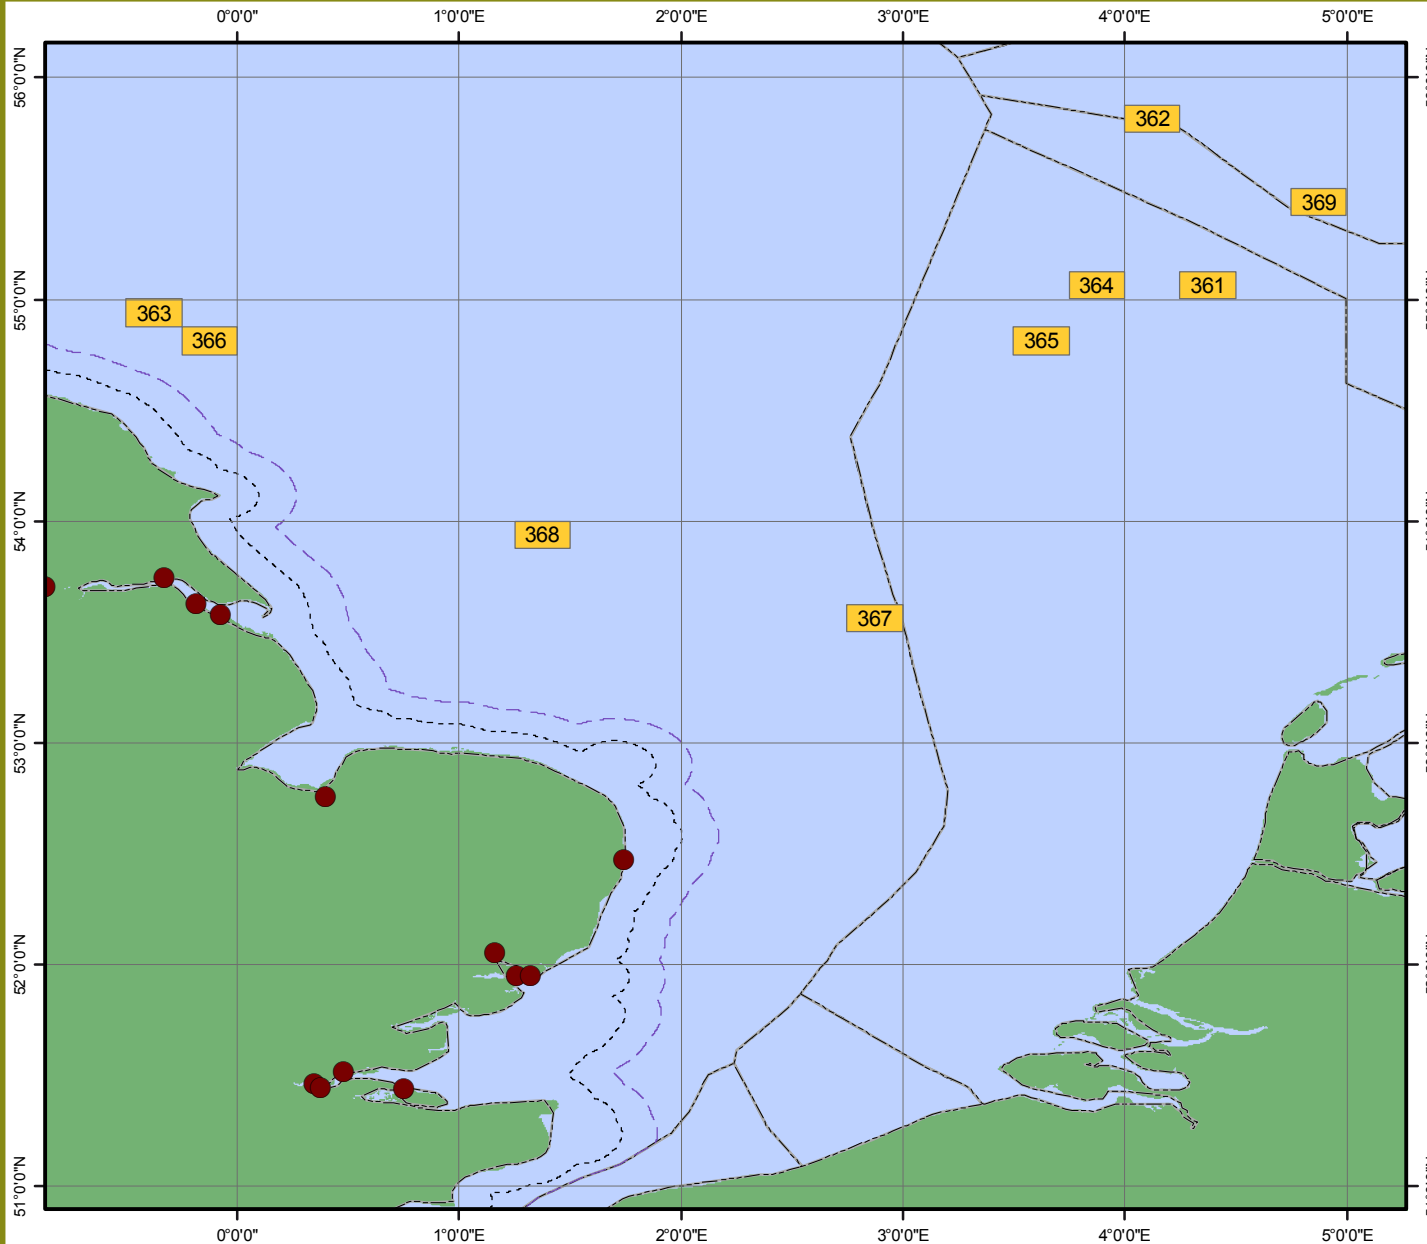

Real time closures: July 2013

11 June 2013. Map produced using the ETRS89 Coordinate Reference System.

- MMO RTCs
- 6 Nautical Mile Limit (UKHO)
- 12 Nautical Mile Limit (UKHO)
- UK Major Ports (UKMPG)
- World Exclusive Economic Zones (VIZ)

Coordinates

This map is for illustrative purposes only. Coordinates for RTCs can be found at www.marinemanagement.org.uk/fisheries/monitoring/closures_current.htm

For further advice please contact:
Marine Management Organisation
FMC Operations
Tel: 0191 376 2647
Fax: 0191 376 2501
Email: ops@marinemanagement.org.uk

NOT TO BE USED FOR NAVIGATION.