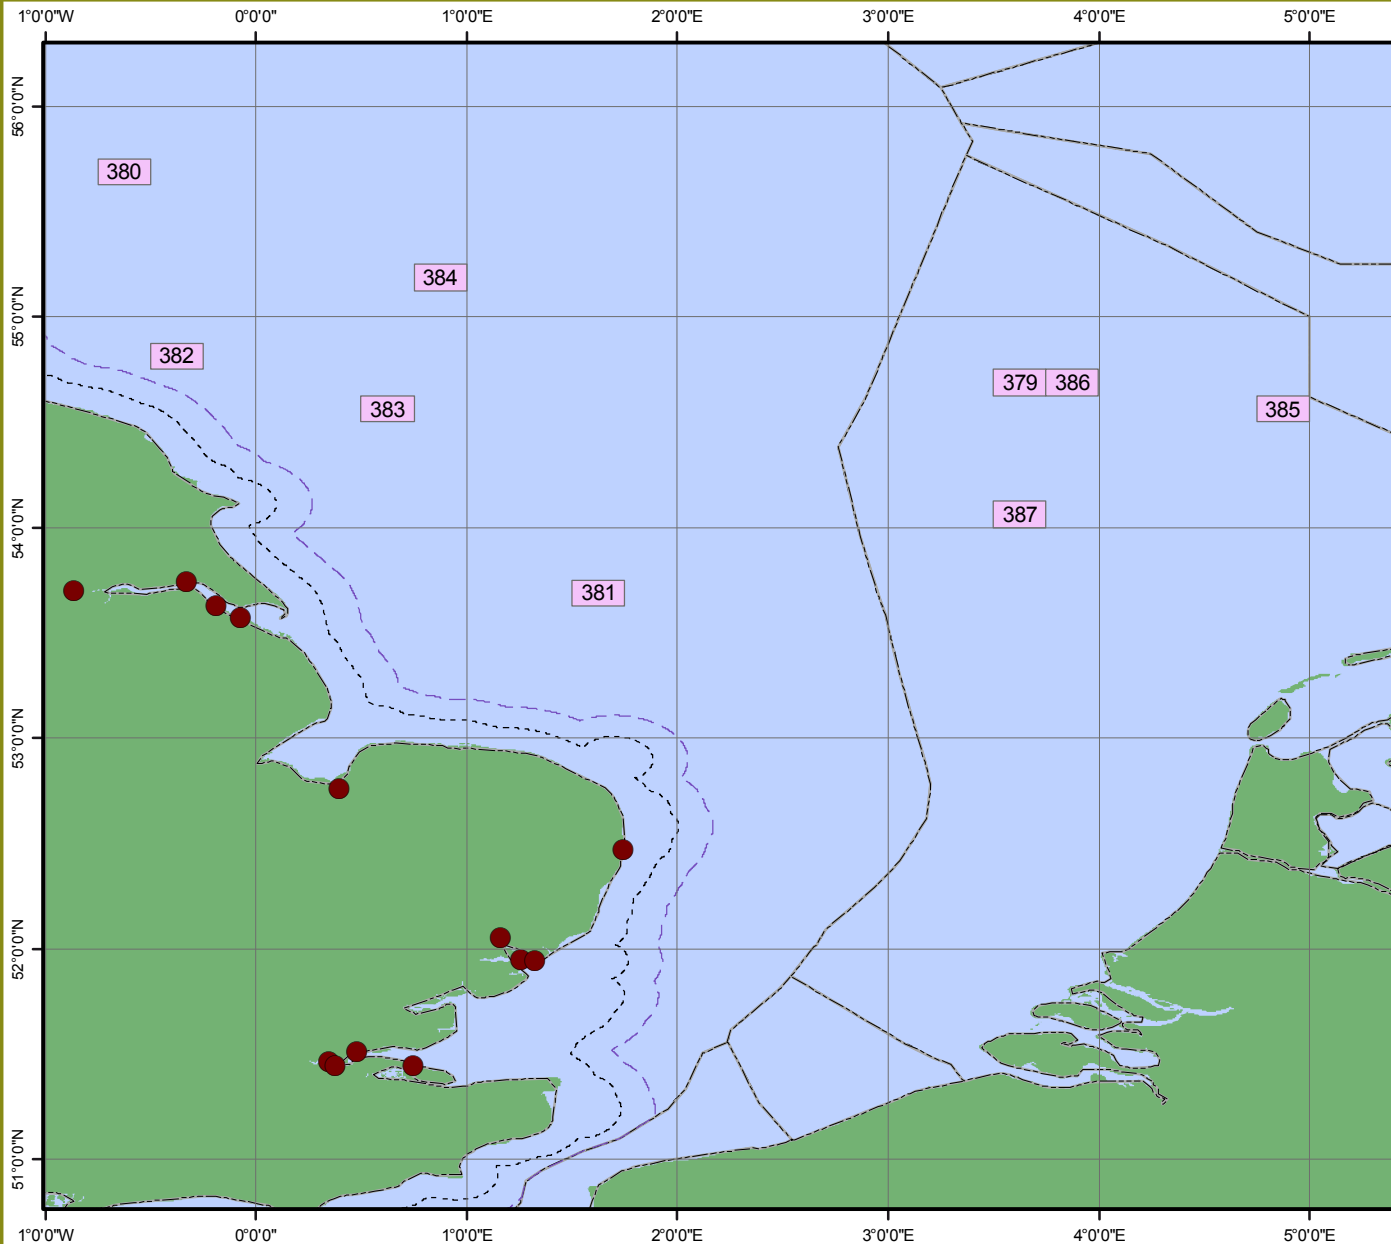

Real time closures: September 2013

31 July 2013. Map produced using the ETRS89 Coordinate Reference System.

- MMO Real Time Closures
- 6 Nautical Mile Limit (UKHO)
- 12 Nautical Mile Limit (UKHO)
- UK Major Ports (UKMPG)
- World Exclusive Economic Zones (VLIZ)

Coordinates

This map is for illustrative purposes only. Coordinates for RTCs can be found at www.marinemanagement.org.uk/fisheries/monitoring/closures_current.htm

For further advice please contact:
Marine Management Organisation
FMC Operations
Tel: 0191 376 2647
Fax: 0191 376 2501
Email: ops@marinemanagement.org.uk

UKHO Law of the Sea data © Crown copyright and database right. ©Crown Copyright and database right 2013. All rights reserved. Ordnance Survey Licence No. 100049981.VLIZ (2013). Maritime Boundaries Geodatabase, version 7. Available online at www.vliz.be/vmdcdata/marbound. MMO ref 10202.

NOT TO BE USED FOR NAVIGATION.