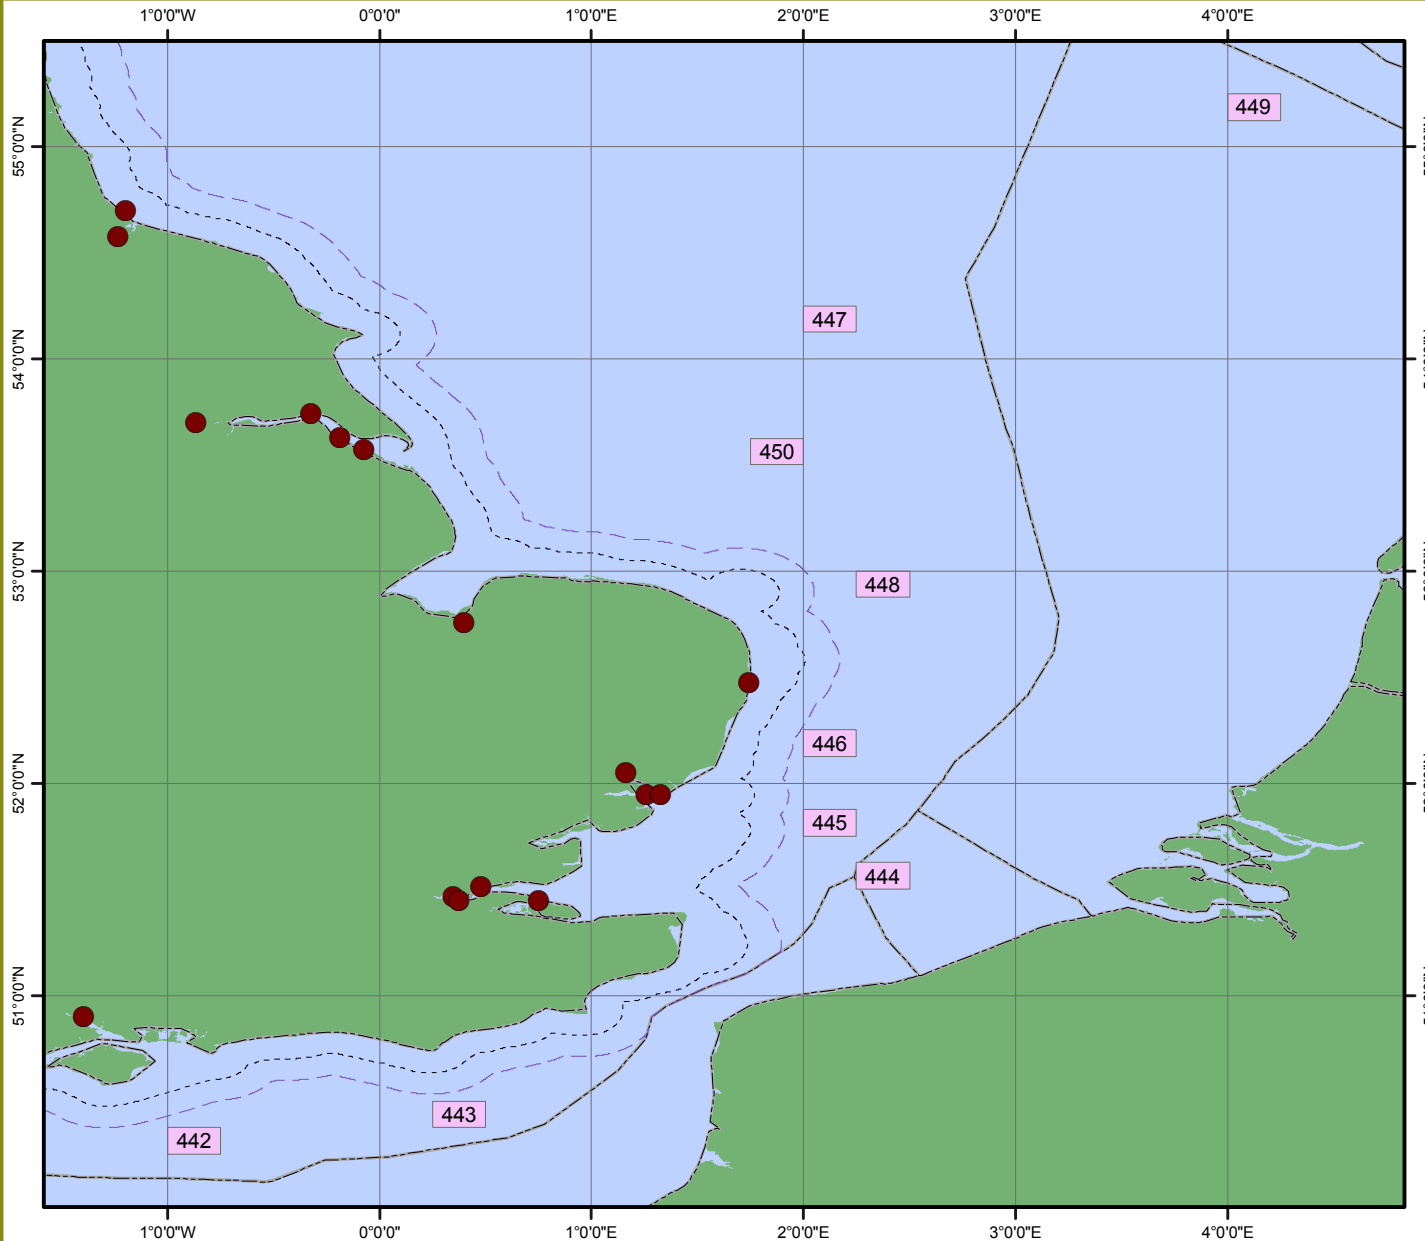

Real time closures: April 2014

28 March 2014. Map produced using the ETRS89 Coordinate Reference System.

- MMO Real Time Closures
- 6 Nautical Mile Limit (UKHO)
- 12 Nautical Mile Limit (UKHO)
- UK Major Ports (UKMPG)
- World Exclusive Economic Zones (VLIZ)

Coordinates

This map is for illustrative purposes only. Coordinates for RTCs can be found at www.marinemanagement.org.uk/fisheries/monitoring/closures_current.htm

For further advice please contact:
Marine Management Organisation
FMC Operations
Tel: 0191 376 2647
Fax: 0191 376 2501
Email: ops@marinemanagement.org.uk

UKHO Law of the Sea data © Crown copyright and database right. ©Crown Copyright and database right 2014. All rights reserved. Ordnance Survey Licence No. 100049981.VLIZ (2014). Maritime Boundaries Geodatabase, version 7. Available online at www.vliz.be/vmdcdata/marbound. MMO ref 10286.

NOT TO BE USED FOR NAVIGATION.