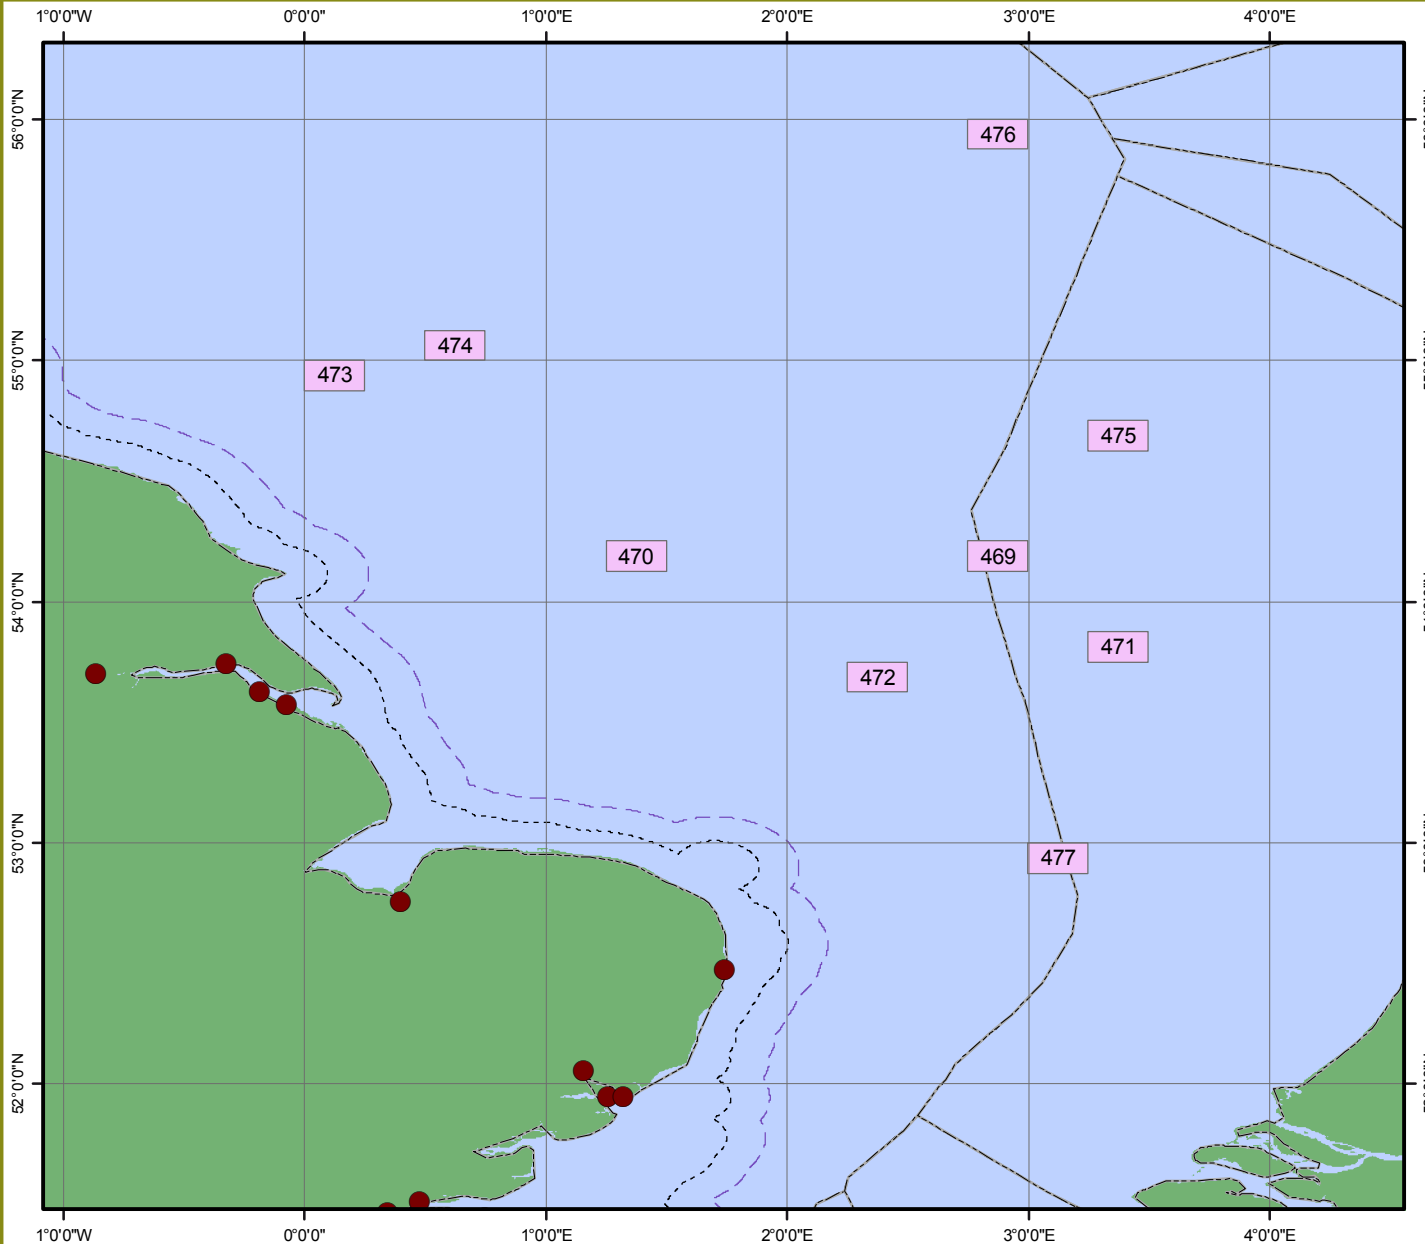

# Real time closures: July 2014

26 June 2014. Map produced using the WGS84 Coordinate Reference System.

- MMO Real Time Closures
- 6 Nautical Mile Limit (UKHO)
- 12 Nautical Mile Limit (UKHO)
- UK Major Ports (UKMPG)
- World Exclusive Economic Zones (VLIZ)

### Coordinates

This map is for illustrative purposes only. Coordinates for RTCs can be found at [www.marinemanagement.org.uk/fisheries/monitoring/closures\\_current.htm](http://www.marinemanagement.org.uk/fisheries/monitoring/closures_current.htm)

NOT TO BE USED FOR NAVIGATION.