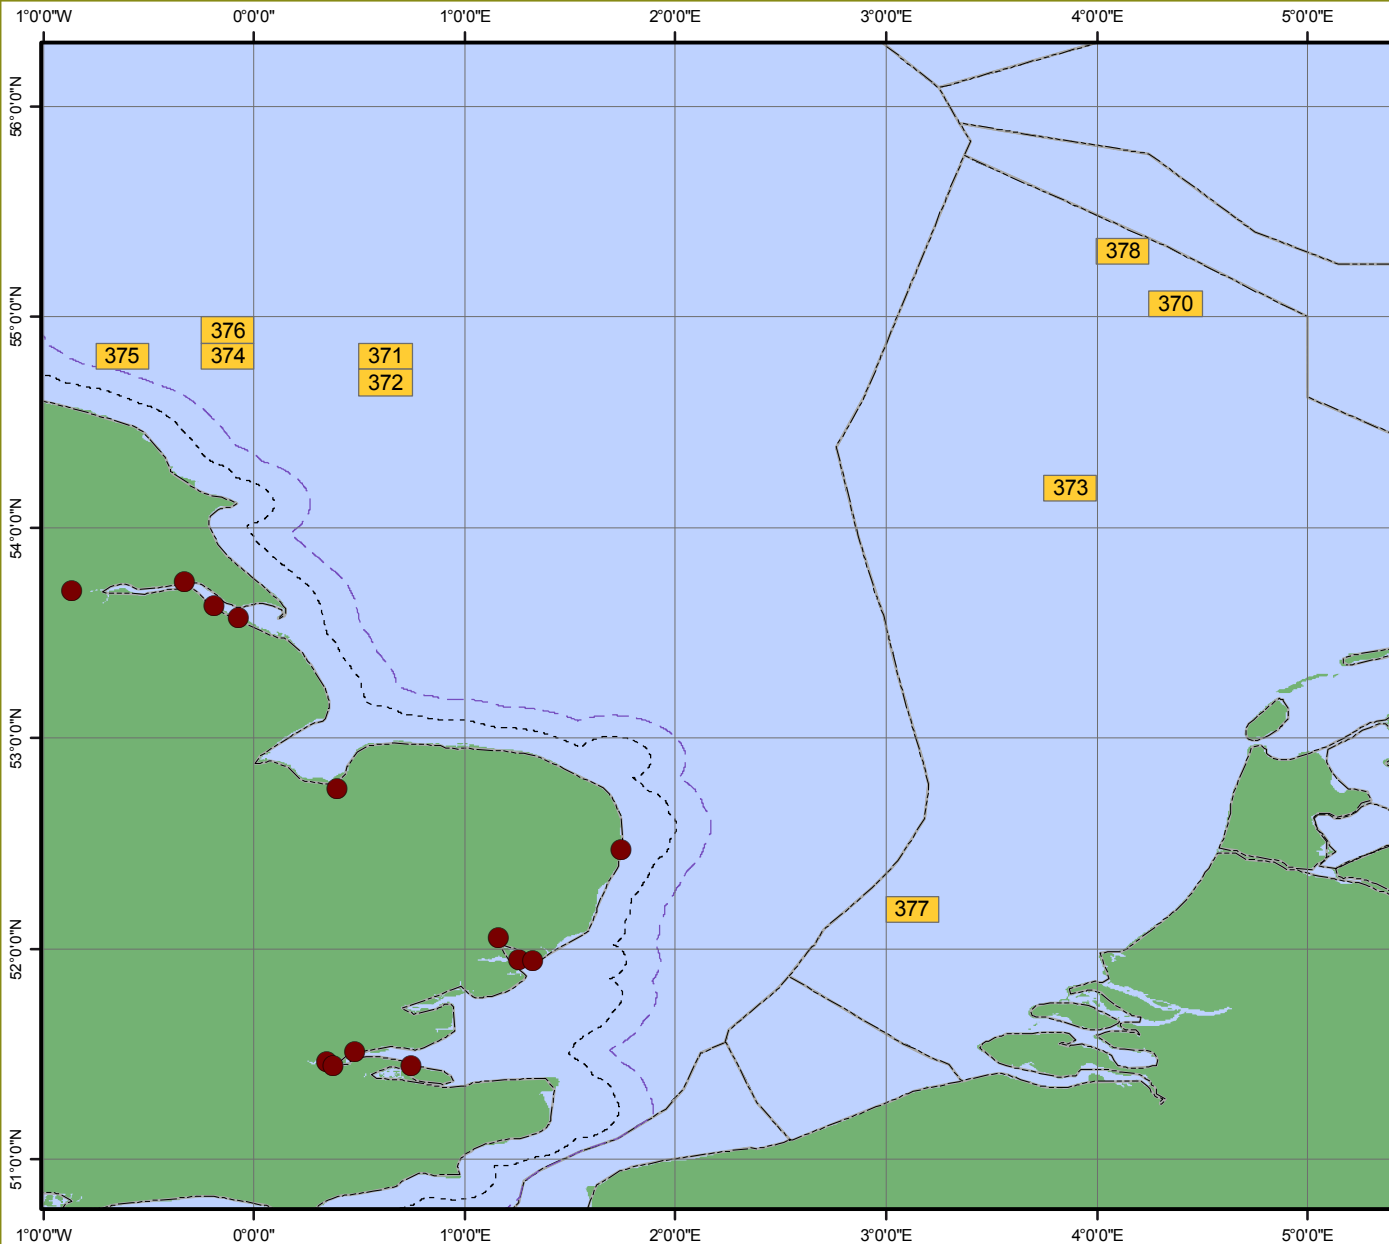

Real time closures: August 2013

10 July 2013. Map produced using the ETRS89 Coordinate Reference System.

- MMO RTCs
- 6 Nautical Mile Limit (UKHO)
- 12 Nautical Mile Limit (UKHO)
- UK Major Ports (UKMPG)
- World Exclusive Economic Zones (VLIZ)

Coordinates

This map is for illustrative purposes only. Coordinates for RTCs can be found at www.marinemanagement.org.uk/fisheries/monitoring/closures_current.htm

For further advice please contact:
Marine Management Organisation
FMC Operations
Tel: 0191 376 2647
Fax: 0191 376 2501
Email: ops@marinemanagement.org.uk

UKHO Law of the Sea data © Crown copyright and database right. ©Crown Copyright and database right 2013. All rights reserved. Ordnance Survey Licence No. 100049981.VLIZ (2013). Maritime Boundaries Geodatabase, version 7. Available online at www.vliz.be/vmdcdata/marbound. MMO ref 10187.

NOT TO BE USED FOR NAVIGATION.