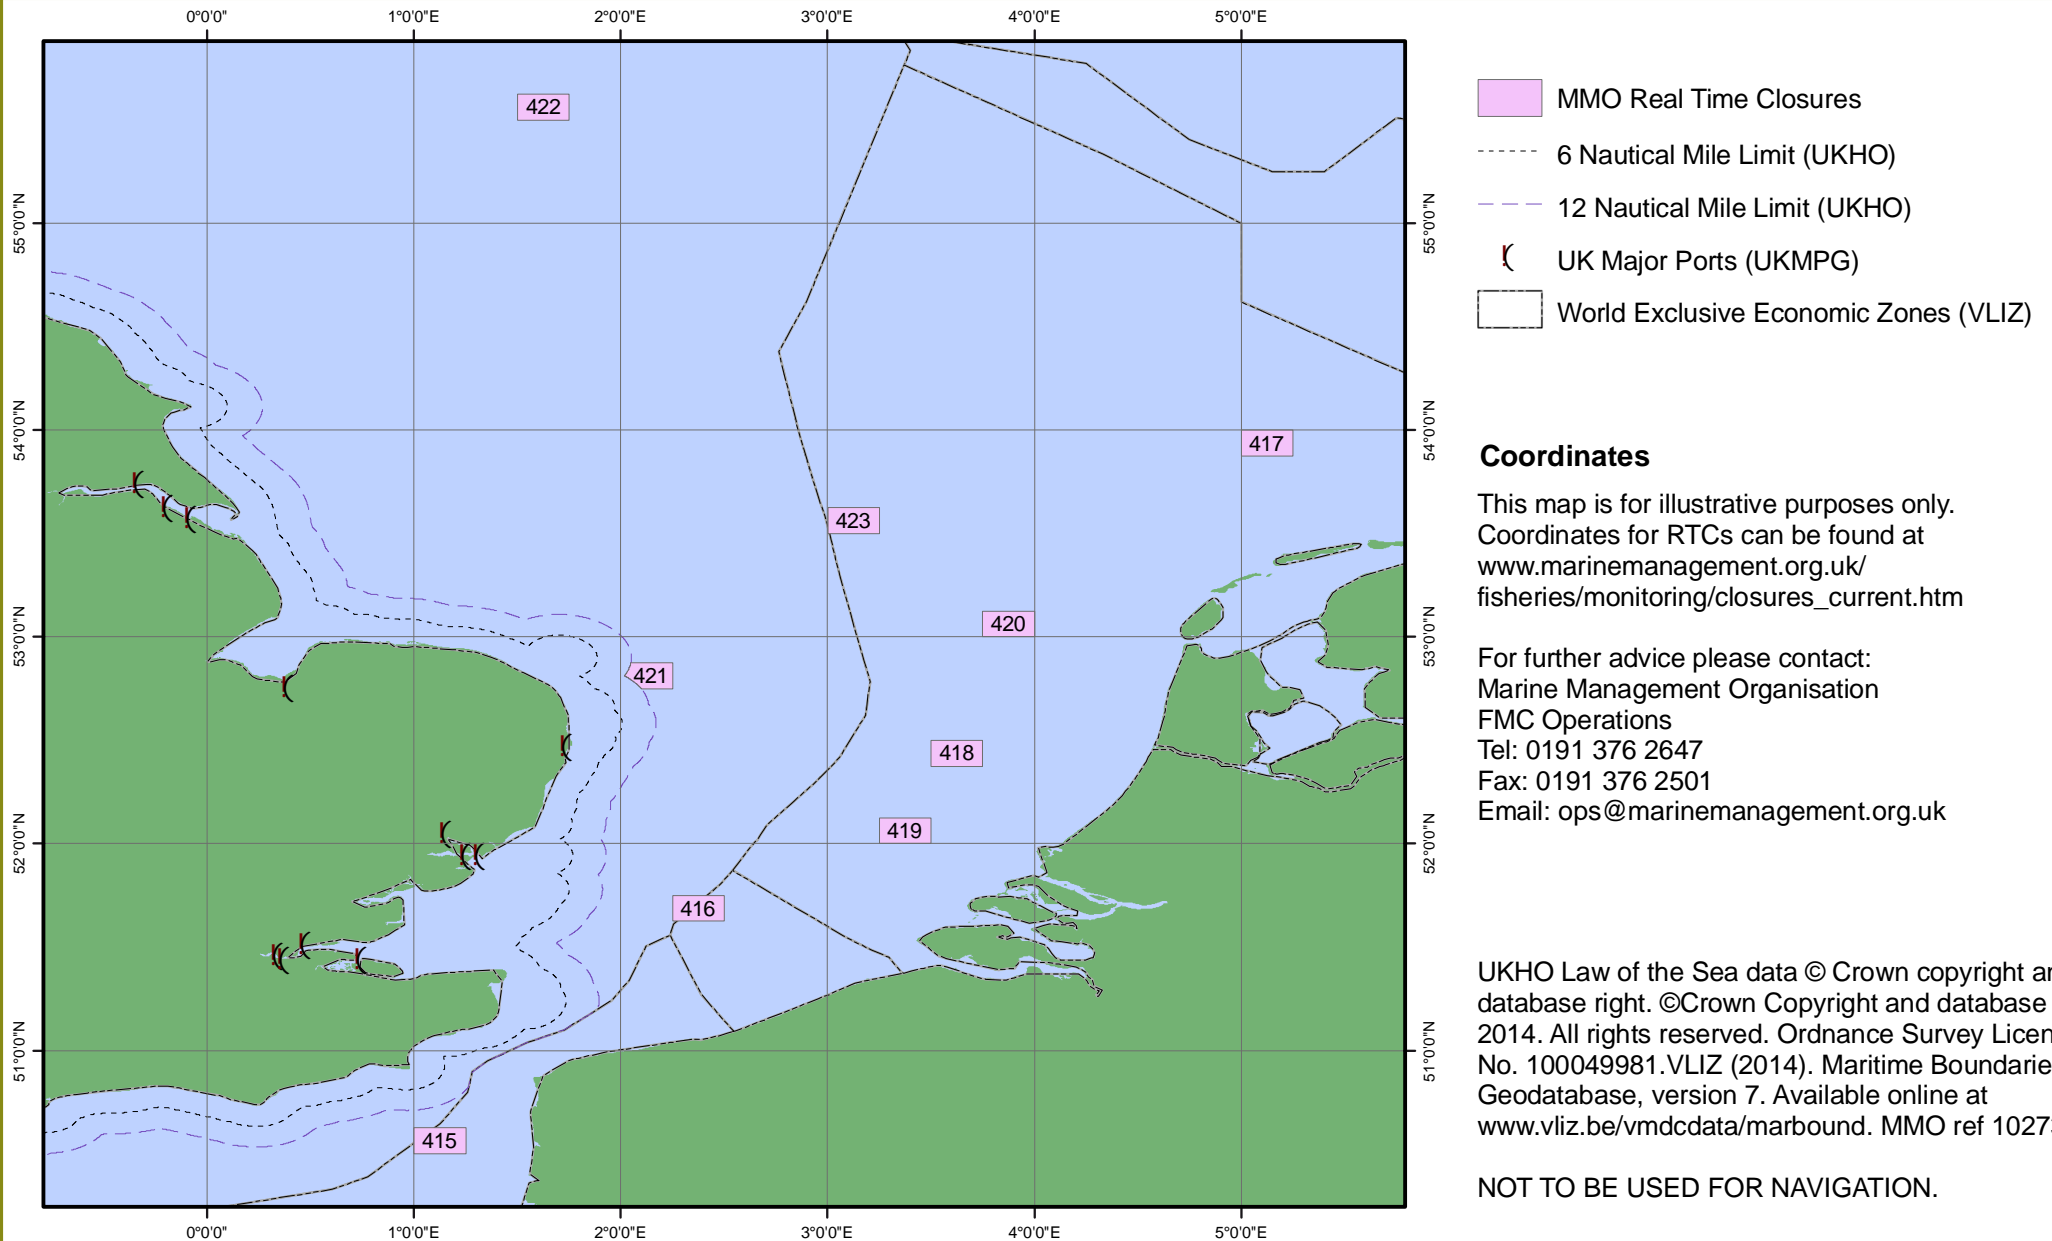

Real time closures: January 2014

20 December 2013. Map produced using the ETRS89 Coordinate Reference System.

- MMO Real Time Closures
- 6 Nautical Mile Limit (UKHO)
- 12 Nautical Mile Limit (UKHO)
- UK Major Ports (UKMPG)
- World Exclusive Economic Zones (VIZ)

Coordinates

This map is for illustrative purposes only. Coordinates for RTCs can be found at www.marinemanagement.org.uk/fisheries/monitoring/closures_current.htm

For further advice please contact:
Marine Management Organisation
FMC Operations
Tel: 0191 376 2647
Fax: 0191 376 2501
Email: ops@marinemanagement.org.uk

UKHO Law of the Sea data © Crown copyright and database right. ©Crown Copyright and database right 2014. All rights reserved. Ordnance Survey Licence No. 100049981.VLIZ (2014). Maritime Boundaries Geodatabase, version 7. Available online at www.vliz.be/vmdcdata/marbound. MMO ref 10273.

NOT TO BE USED FOR NAVIGATION.