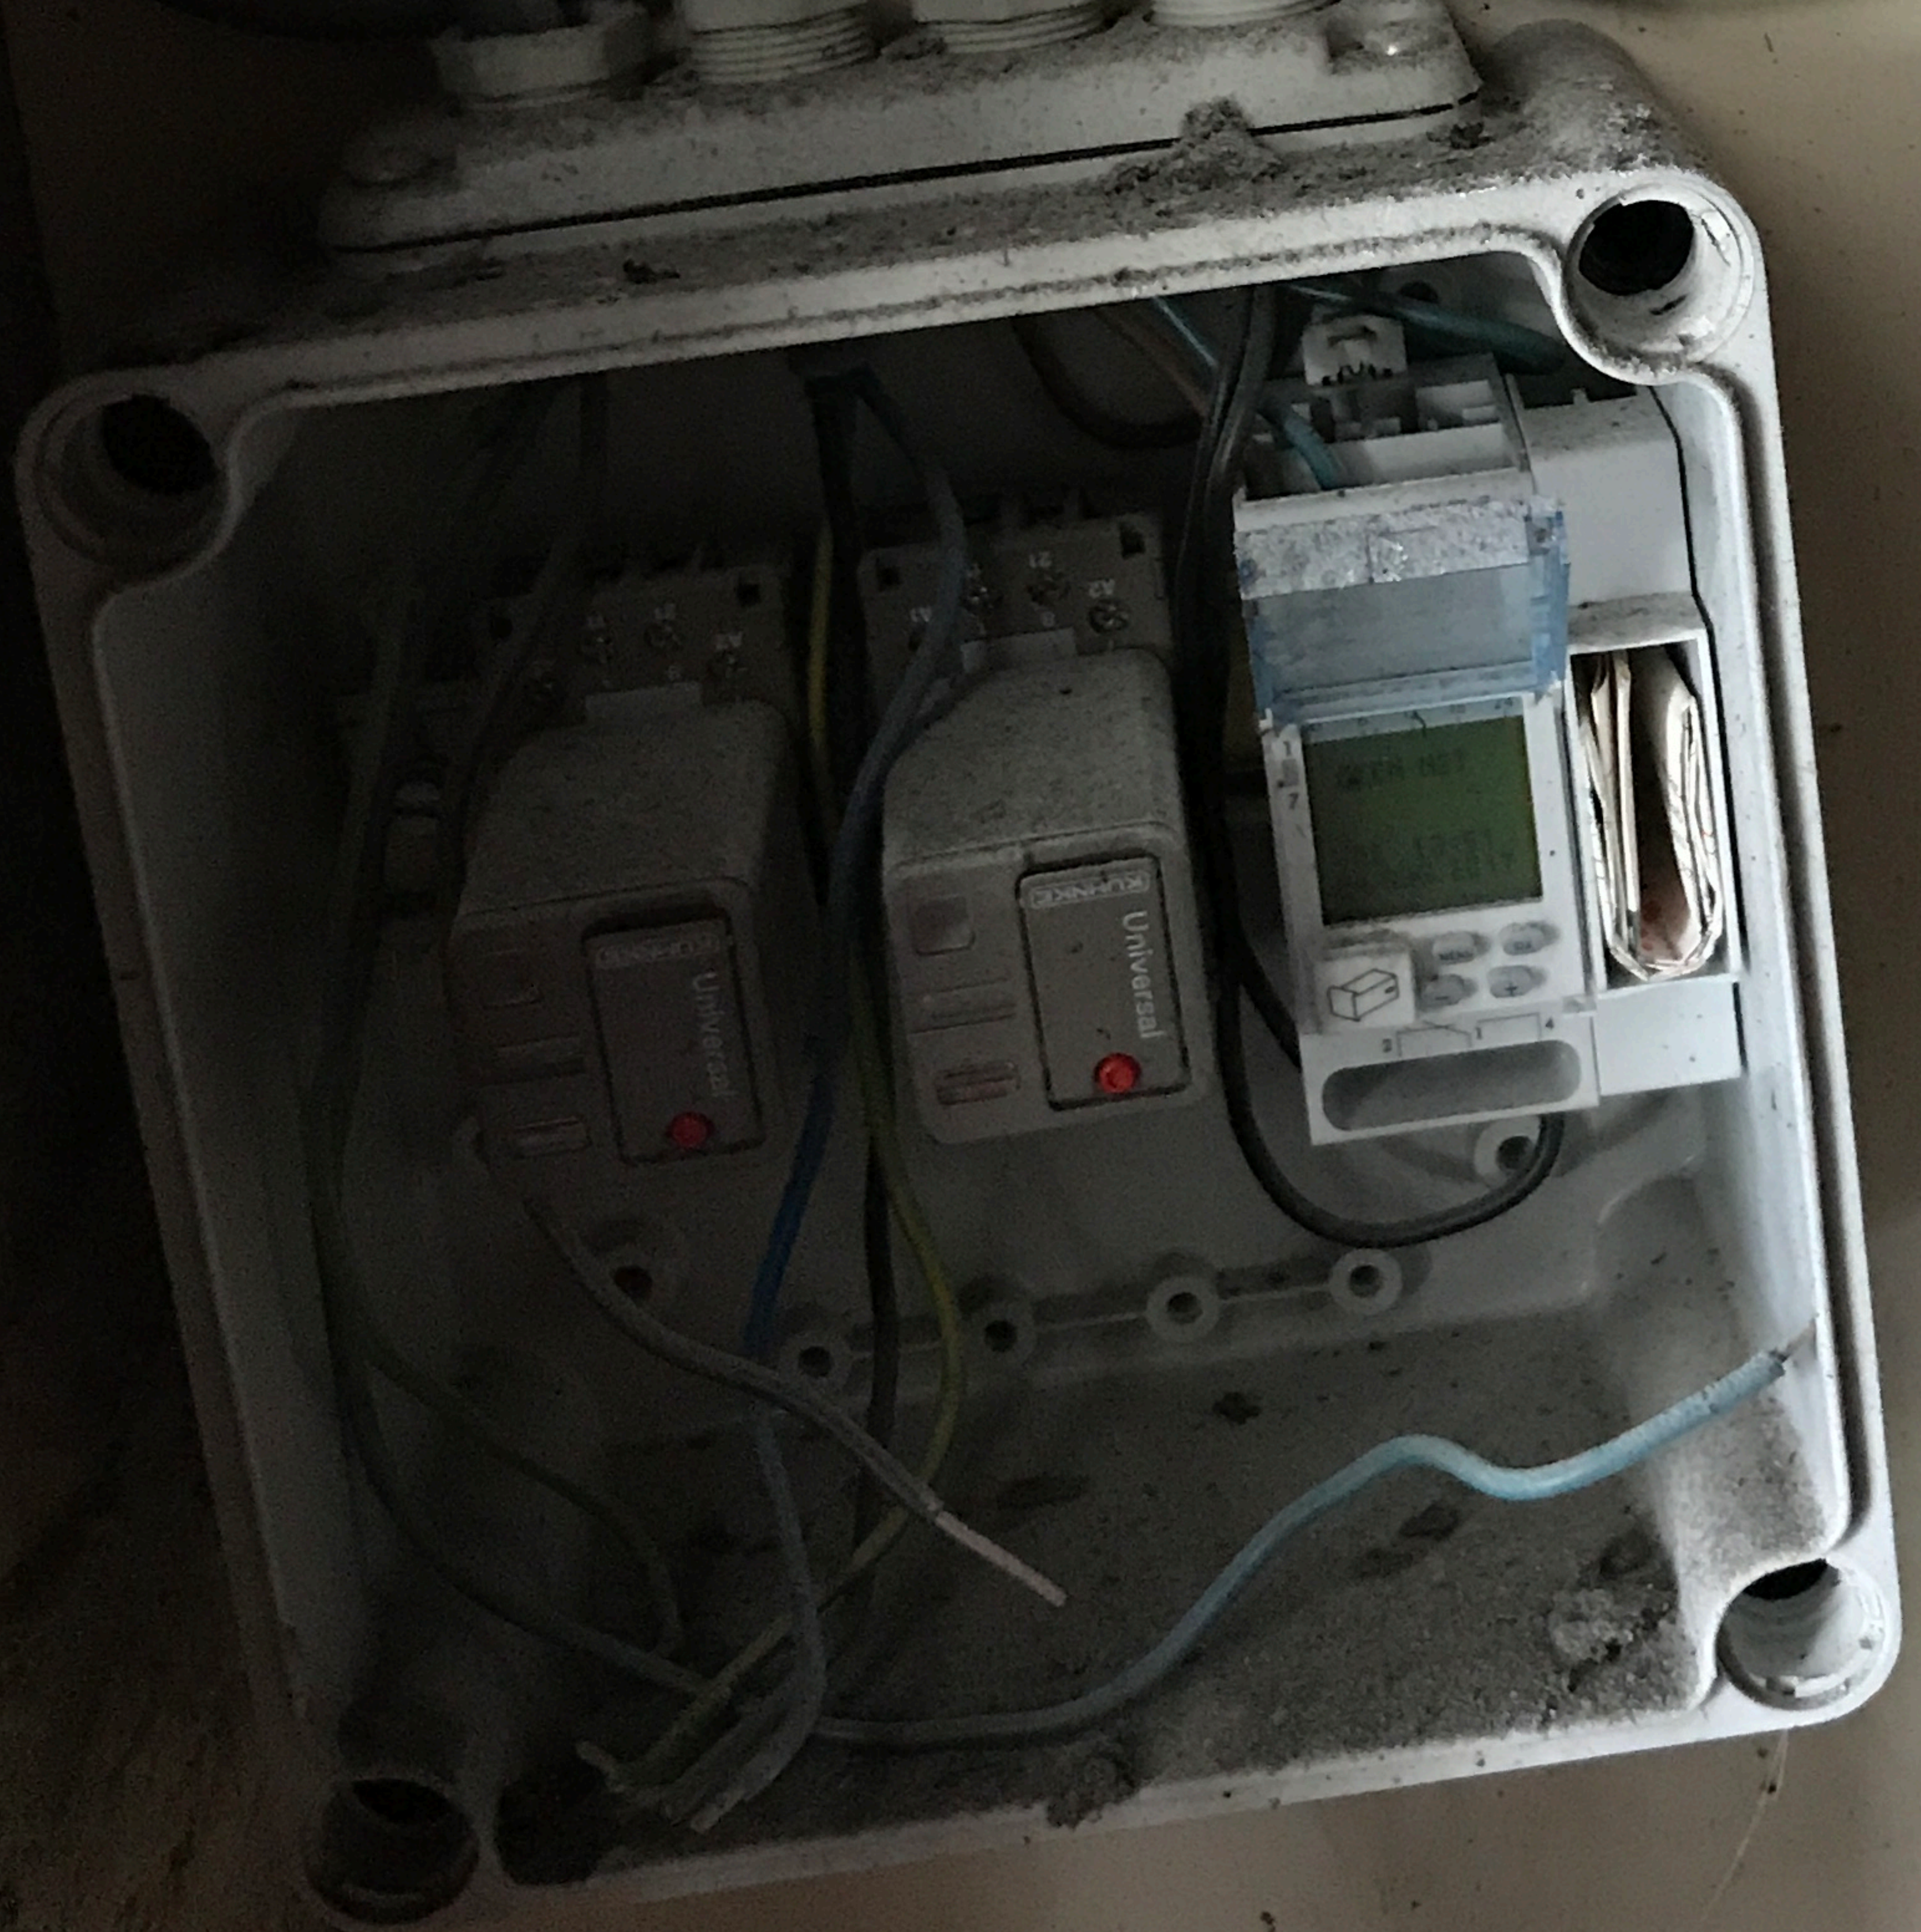

Van
Van Haneleri
Arda 076-7

PIETERSEN
ELEKTRICITEIT
PIETERSEN
ELEKTRICITEIT

PETERSEN
ELECTRICITY
PETERSEN

KEHA KEUR QB

WARNING
Do not touch
terminal block
terminals
Terminal cover
screw MUST
be tightened

KELDER