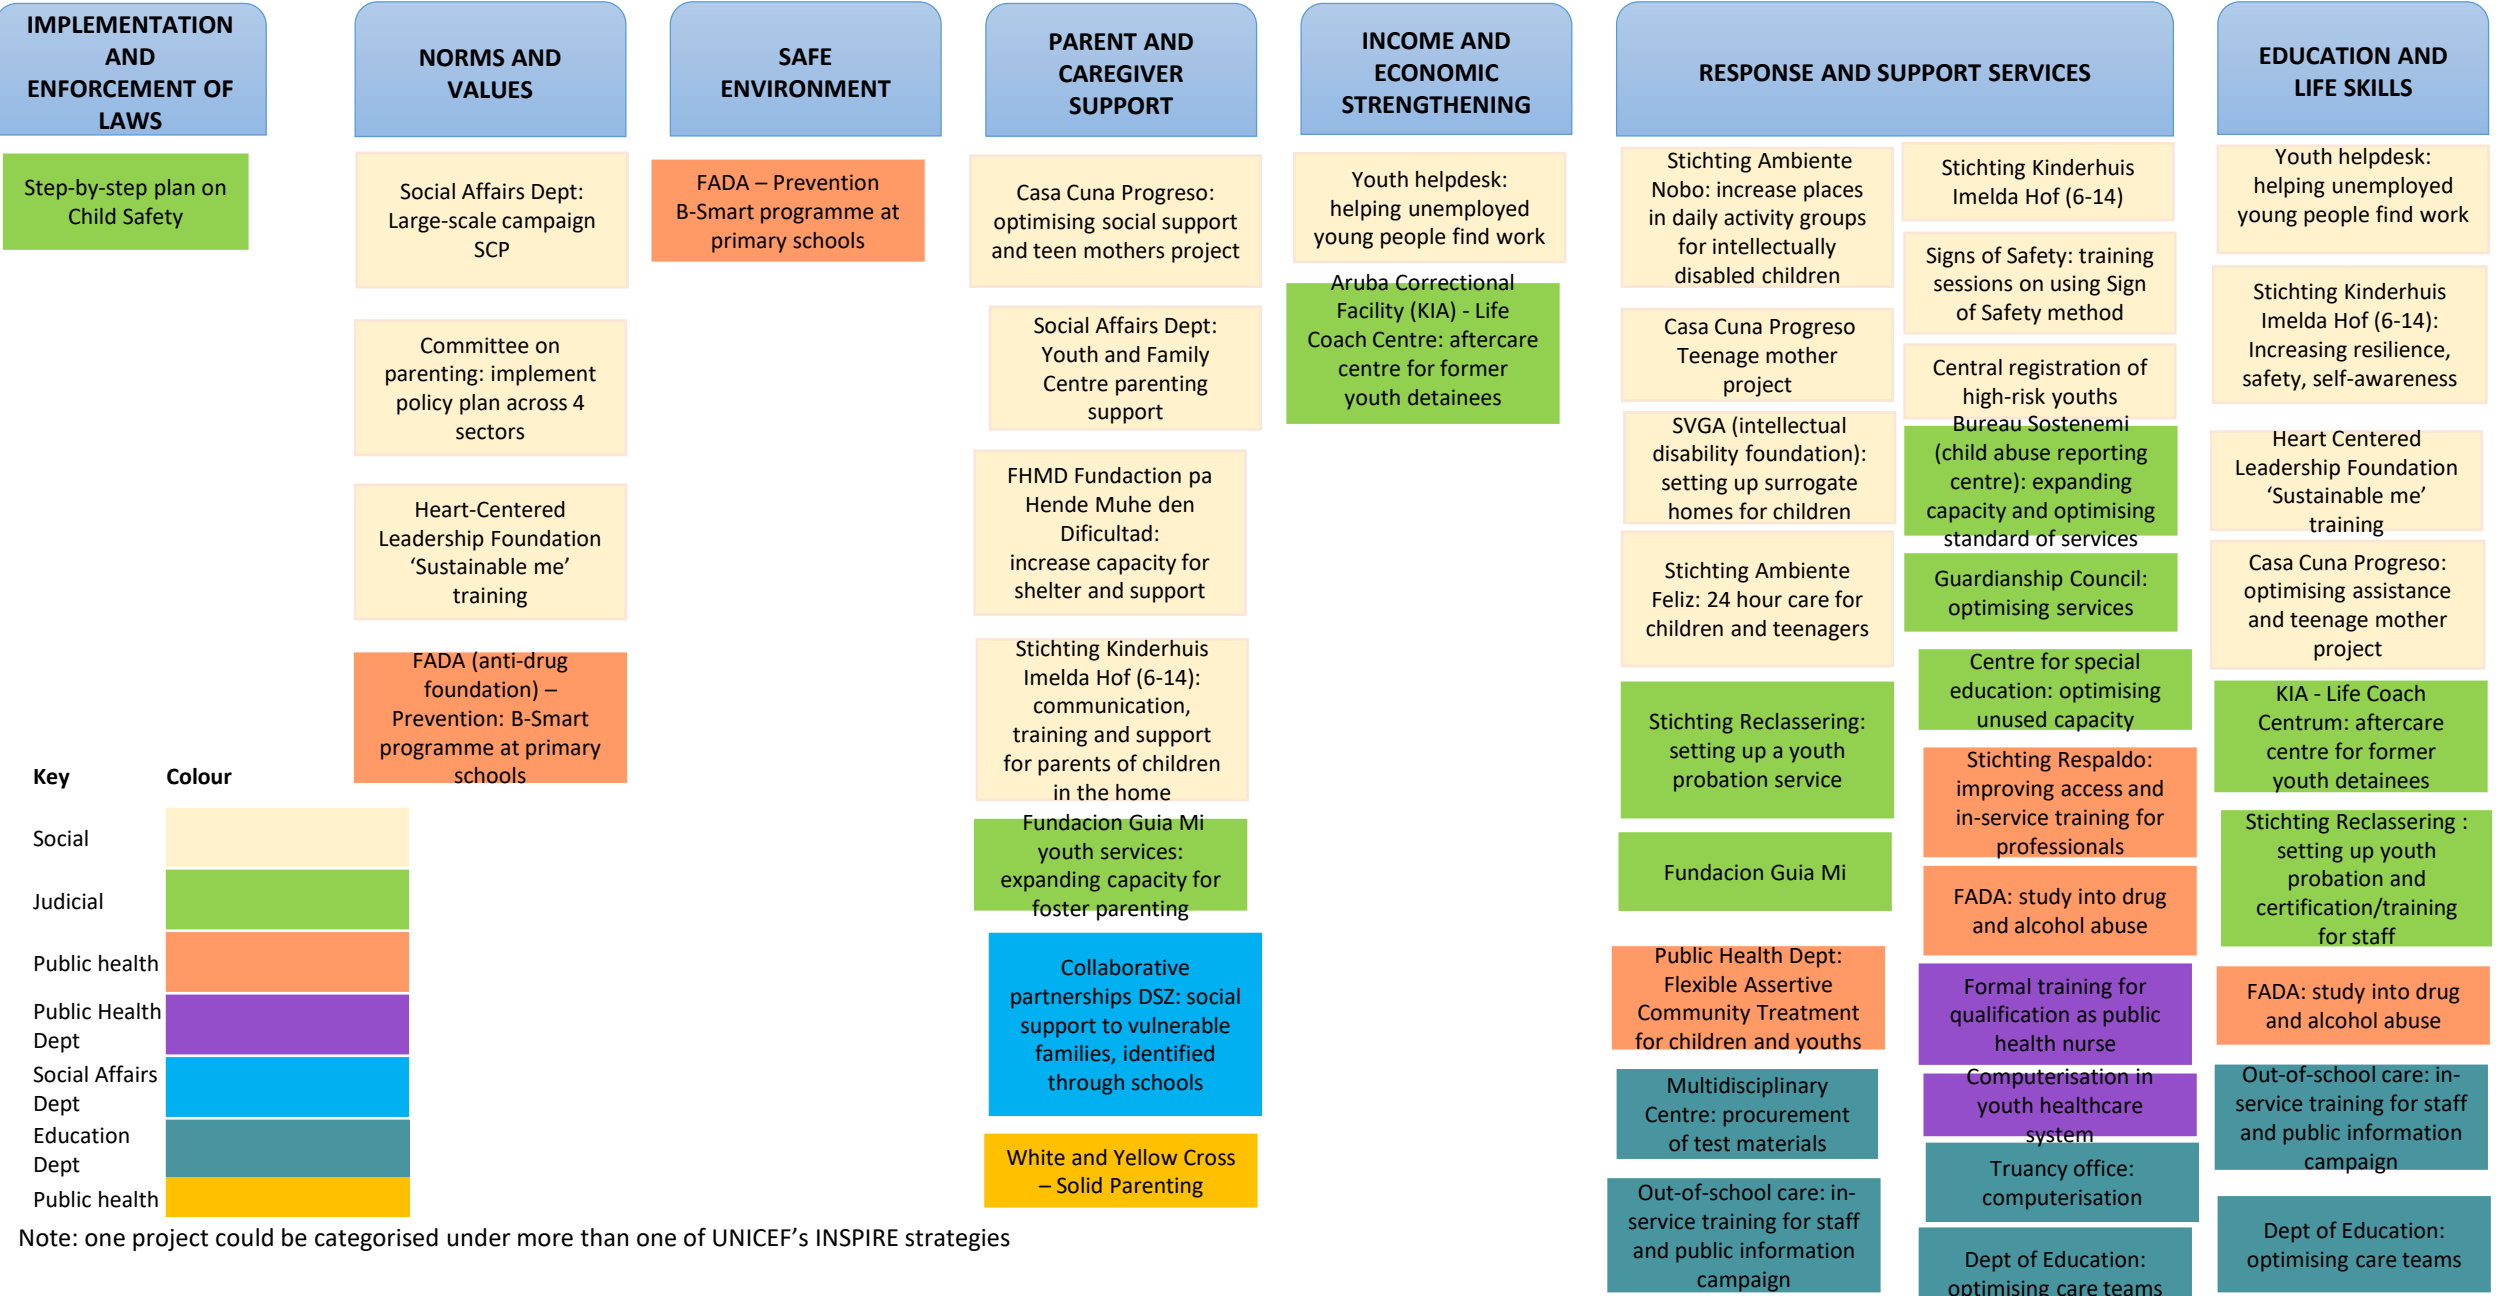

Social Crisis Plan (SCP) Intersectoral Approach

Key	Colour
Social	Yellow
Judicial	Green
Public health	Orange
Public Health Dept	Purple
Social Affairs Dept	Blue
Education Dept	Teal
Public health	Yellow

Note: one project could be categorised under more than one of UNICEF’s INSPIRE strategies